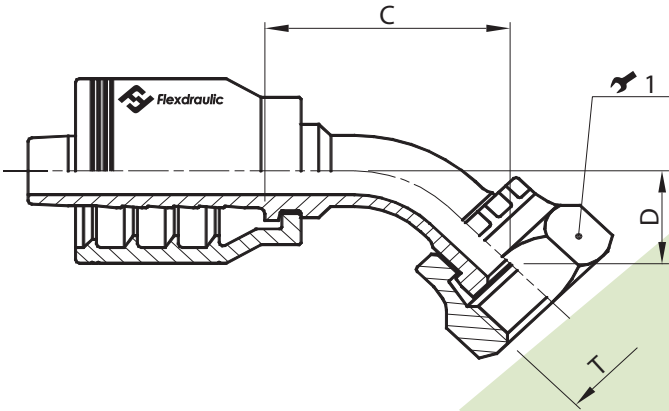

ORFS Female Swivel - 45° Elbow

Part #	Hose I.D.		Face Seal (T)		Cutoff (C)	Drop (D)	Wrench	
	Inch	Size	Size	Thread	Inch	Inch	1 (Inch) ⚙️ 1 (mm)	
J08-L68	1/2"	-08	08	1 3/16"-16	2.22"	0.55"	1 5/16"	24
J08-L70	1/2"	-08	10	1"-14	1.93"	0.69"	1 3/16"	30
J08-L72	1/2"	-08	12	1 3/16"-12	2.41"	0.74"	1 7/16"	36
J12-L72	3/4"	-12	12	1 3/16"-12	2.57"	0.91"	1 7/16"	36
J12-L76	3/4"	-12	16	1 7/16"-12	2.70"	1.08"	1 5/8"	41
J16-L76	1"	-16	16	1 7/16"-12	3.31"	1.22"	1 5/8"	41
J20-L80	1 1/4"	-20	20	1 1/16"-12	3.76"	1.43"	2"	50

One Piece Bite The Wire