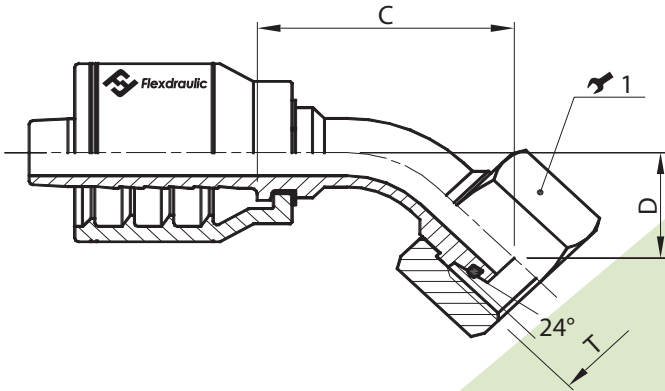

Metric / DIN

Metric / DIN Light Female Swivel - 45° Elbow (24° Cone Seat)

Part #	Hose I.D.		Metric Thread (T)	Required Tube O.D.	Cutoff (C)	Drop (D)	Wrench	
	Inch	Size					1 (Inch)	1 (mm)
A04-06D	1/4"	-04	M12 X 1.5	L6	1.52"	0.71"	-	16
A04-08D	1/4"	-04	M14 X 1.5	L8	1.56"	0.79"	1 1/16"	17
A04-10D	1/4"	-04	M16 X 1.5	L10	1.54"	0.79"	3/4"	19
A04-12D	1/4"	-04	M18 X 1.5	L12	1.81"	0.79"	7/8"	22
A06-12D	3/8"	-06	M18 X 1.5	L12	1.83"	0.75"	7/8"	22
A08-15D	1/2"	-08	M22 X 1.5	L15	2.07"	0.91"	1 1/16"	27
A10-18D	5/8"	-10	M26 X 1.5	L18	2.74"	1.07"	1 1/4"	32
A12-22D	3/4"	-12	M30 X 2	L22	3.07"	1.26"	1 7/16"	36
A16-28D	1"	-16	M36 X 2	L28	3.54"	1.40"	1 5/8"	41

One Piece Bite The Wire