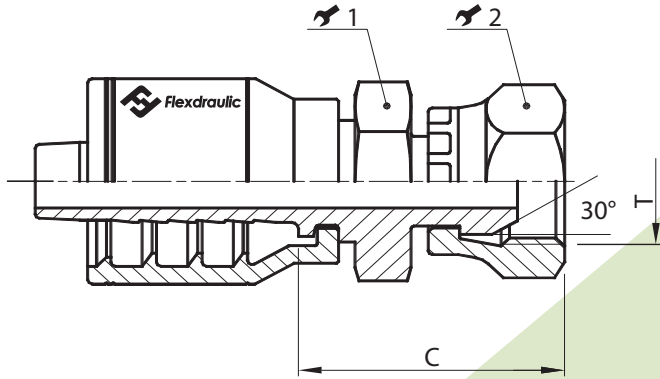

NPSM (National Pipe Straight Mechanical)

NPSM Female Pipe Swivel (30° Cone Seat)

! Connects to male pipe fitting with 30° internal seat

Part #	Hose I.D.		NPSM Thread (T)	Cutoff (C) Inch	Wrench 1 (Inch) ⚔ 1 (mm)		Wrench 2 (Inch) ⚔ 2 (mm)	
	Inch	Size						
A04-054	¼"	-04	¼" - 18	1.11"	¾"	19	¾"	19
A06-056	⅜"	-06	⅜" - 18	1.26"	⅞"	22	⅞"	22
A08-058	½"	-08	½" - 14	1.41"	⅞"	22	1 ⅛"	27
A12-062	¾"	-12	¾" - 14	1.79"	1 ⅛"	27	1 ¼"	32

One Piece Bite The Wire