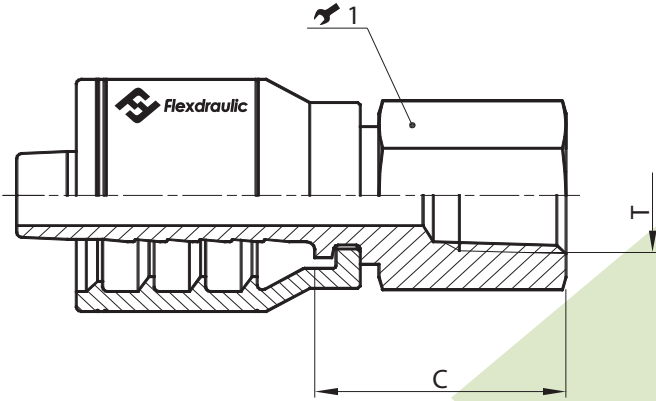

## NPTF Female Pipe Rigid

Part #	Hose I.D.		Pipe Thread (T)	Cutoff (C)	Wrench	
	Inch	Size			1 (Inch) ↗ 1 (mm)	
A04-202	1/4"	-04	1/8" - 27	0.85"	1 1/16"	17
A04-204	1/4"	-04	1/4" - 18	1.04"	3/4"	19
A06-204	3/8"	-06	1/4" - 18	1.04"	3/4"	19
A06-206	3/8"	-06	3/8" - 18	1.10"	7/8"	22
A06-208	3/8"	-06	1/2" - 14	1.30"	1 1/16"	27
A08-208	1/2"	-08	1/2" - 14	1.32"	1 1/16"	27
A12-212	3/4"	-12	3/4" - 14	1.40"	1 1/4"	32