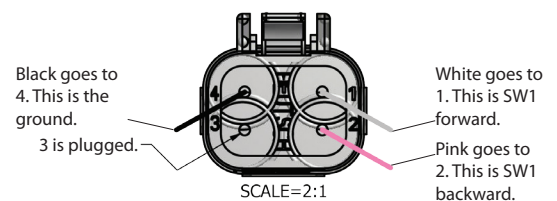

Stock Number	Descr	Ship Wt.
9504432	Switch Box w/ Wiring Harness, (10) Cable Ties, & Fuse Kit	0.71
5058354	Female Deutsch Connector	0.02