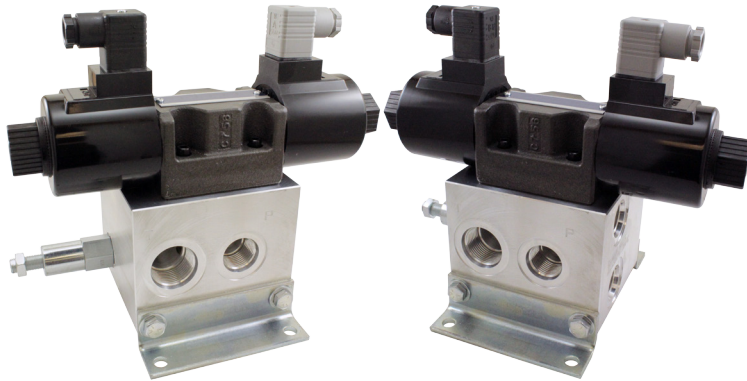

Side Dump Electric/Hydraulic Valve

9502880

Dimensions

- Control your Side Dump trailer from the seat of your truck with our 12 VDC Electric Valve Package
- Wire harness and switch kit sold separately
- Pressure Port: #12 SAE O-Ring Boss
- A & B Ports: #12 SAE O-Ring Boss
- Tank Port: #16 SAE O-Ring Boss
- Gauge Port: #6 SAE O-Ring Boss
- Flow: 25 GPM
- Integrated System Relief: 3000 PSI Maximum

Valve Harness

- Harness is 3'
- Shielded wire
- 18 gauge wires
- IP69 Deutsch Connectors
- IP65 Coil Connections
- IP65 DIN Connectors

Wiring Harness

- Use these harnesses to extend the length from your switch box to your valve assembly
- Shielded wire
- 18 gauge wires
- IP69 Deutsch Connectors

Stock Number	Descr	Ship Wt.
9504416	Valve Wiring Harness	0.30

Stock Number	Length	# of Switches	Ship Wt.
9504494	5'	1	0.30
9504495	10'	1	0.48
9504496	15'	1	0.68
9504497	20'	1	0.88
9504498	25'	1	1.08
9504499	30'	1	1.28

Switch Box Kit

- 4.76" x 2.60" x 1.40" black switch box • Switch box features easily adjustable bail mount • Heavy duty 10 Amp Switch • Momentary switches (on)-off-(on)
- Long bat handle switch for easy actuation • Switches are color coded • 3' wiring harness • 6' power cable • Shielded wire • 18 gauge wires • IP 69 Deutsch Connectors • 10 Amp fuse kit • Fuse kit includes instruction sheet