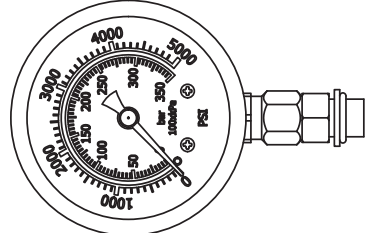

Face Seal Gauge Port Adapter Assortment Kit

KIT # 9504269

GP-FS2406-12-12-4

#12 Face Seal X #12 Face Seal X #4 SAE O-Ring

1 3/16"-12 O-Ring Face Seal Thread

QTY: 1

3803854

0-5000 PSI Gauge
#4 SAE O-Ring

7/16"-20 SAE Thread

QTY: 1

GP-FS2406-10-10-4

#10 Face Seal X #10 Face Seal X #4 SAE O-Ring

1"-14 O-Ring Face Seal Thread

QTY: 1

GP-FS2406-08-08-4

#8 Face Seal X #8 Face Seal X #4 SAE O-Ring

13/16"-16 O-Ring Face Seal Thread QTY: 1

GP-FS2406-06-06-4

#6 Face Seal X #6 Face Seal X #4 SAE O-Ring

11/16"-16 O-Ring Face Seal Thread QTY: 1

GP-FS2406-04-04-4

#4 Face Seal X #4 Face Seal X #4 SAE O-Ring