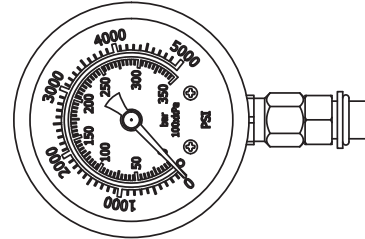

### GP-6504-12-12-4

#12 JIC X #12 JIC X #4 SAE O-Ring

1 1/16"-12 JIC Thread

QTY: 1

### 3803854

0-5000 PSI Gauge  
#4 SAE O-Ring

7/16"-20 SAE Thread

QTY: 1