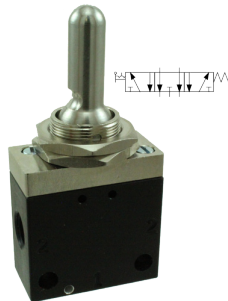

Side Dump Air/Hydraulic Valve

9502884

Dimensions

- Control your Side Dump trailer from the seat of your truck with our pneumatic valve package
- Air tubing and toggle switch sold separately
- Pressure Port: #12 SAE O-Ring Boss
- Tank Port: #12 SAE O-Ring Boss
- A&B Ports: #12 SAE O-Ring Boss
- Air Connection: 1/4" Poly Tube
- Flow: 30 GPM
- Integrated System Relief: 3000 PSI Maximum

DOT Air Brake Tubing

- DOT Air Brake Tubing
- For Air Brake Systems
- SAE Type A (Single Wall Non-Reinforced Nylon)
- SAE Type B (Fiber Reinforced)
- Temperature Range: -40° to +200°
- Ultra-Violet Stabilizer
- Nylon Core and Braided Fiber (3/8" and Larger)
- Nylon Jacket

Stock Number	Color	Tubing Size (O.D.)	Roll Length	Ship Wt.
2135040	Black	1/4"	100'	1.20

Toggle Valves

Item# 6475513

Item# 6475514

- Mountable controls for your PTO
- Can be mounted in dash
- 1/8" Ports
- () = Momentary

Stock Number	Port Size	Function	Ship Wt.
6475513	1/8"	Double Acting, (ON) - OFF - (ON)	0.33
6475514	1/8"	Double Acting, ON - OFF - (ON)	0.33