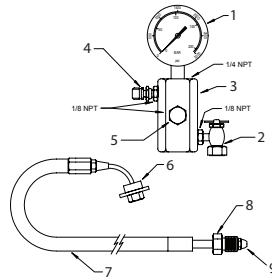

Bladder Repair Kits

- Bladder Repair Kits Include:
- (1) Bladder with Adapter
- (1) Anti-Extrusion Ring
- (1) Metal Backup
- (1) O-ring Backup
- (1) O-ring
- (1) Protective Cap
- (1) Jam Nut

Stock Number	Size	Ship Wt.
6011251	1 Pint	2
6011254	1 Quart	3
6011257	1 Gallon	4
6011260	2.5 Gallons	5
6011263	5 Gallons	5
6011266	10 Gallons	8
6011269	11 Gallons	8
6011272	15 Gallons	10

Charging and Gauging Kit / Parts

- Charge and Set Nitrogen Pressure
- Kit Includes:
- (1) 3000 PSI Gauge
- (1) Gas Cock
- (1) Gauge Block
- (1) Tank Valve
- (1) Bleed Valve
- (1) Gas Chuck
- (1) Hose Assembly
- (1) Nitrogen Nut
- (1) Tail Piece

Stock Number	Description	Number	Ship Wt.
6011321	Complete Kit (Includes 1 - 9)	-	5.10
9504282	3000 PSI Gauge	1	0.60
6011333	Gas Cock	2	0.17
6011327	Gauge Block	3	0.50
6011339	Tank Valve	4	0.04
6011342	Bleed Valve	5	0.08
6011330	Gas Chuck	6	0.13
6011336	Hose Assembly, 10'	7	3.50
6011348	Nitrogen Nut	8	0.05
6011351	Tail Piece	9	0.15

Bladder Accumulators

- Bottom Repairable
- Accumulators Store Energy, Absorb Shock, Make-Up for Leakage and Supplement Pump Flow
- Steel Shell Construction
- Buna Nitrile Bladder Assembly
- Oil Port Assembly is AISI 4130
- 4:1 Safety Factor
- Homogenous Seamless Shell
- Integral Pressure Relief
- Fully Enclosed Bladder
- Molded Steel Valve Stem
- -20°F to +200°F Buna Nitrile Bladder Temp Range
- Other Bladder Materials Available On Request
- Charge With Dry Nitrogen Gas