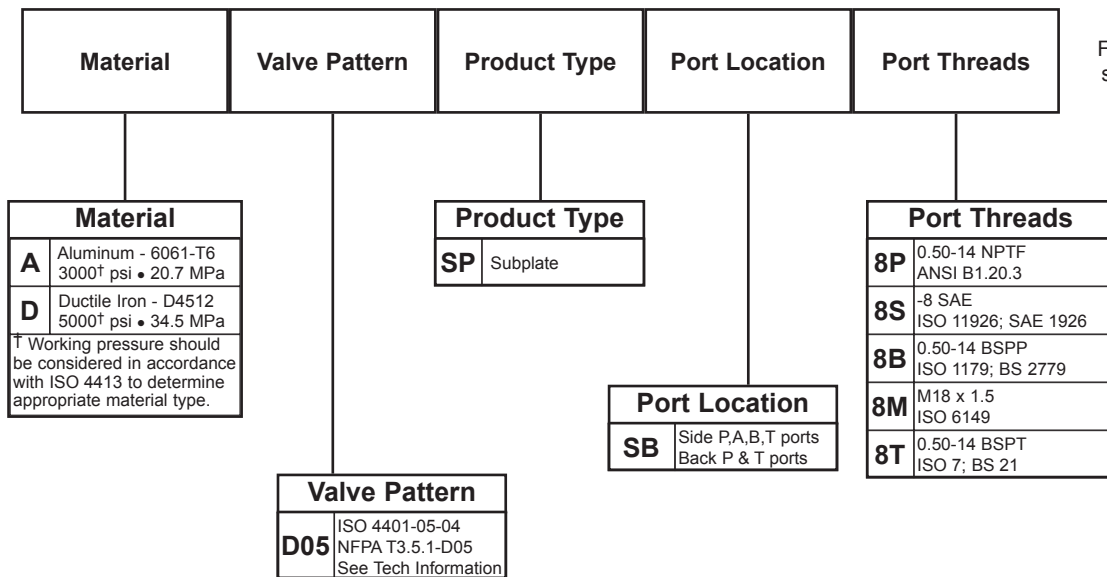

Ordering Information

For **coating options** see pages 245-246.