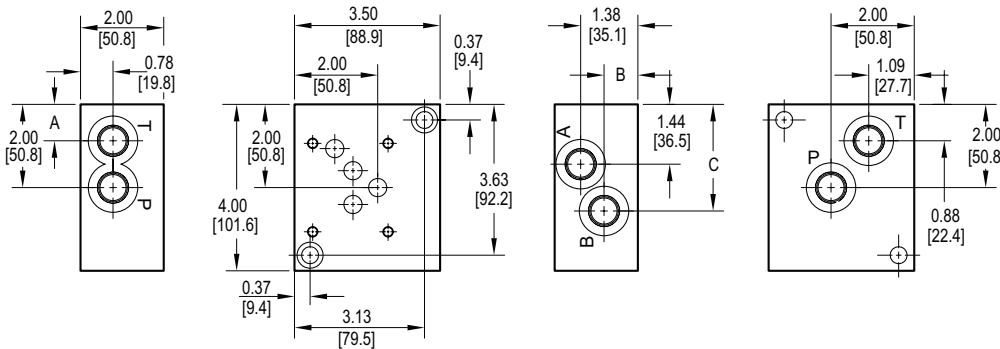

D05 Subplates

Dual Ported Subplate

Valve mtg: UNC 0.25-20 x 0.56 DP or
Metric M6-1.0mm ISO 6H x [14.2] DP

Subplate hardware kit is supplied.

See page 134 for itemized list.

Dimension	A	B	C
*D05SPSB8B	0.66 [16.7]	0.78 [19.8]	2.81 [71.4]
*D05SPSB8[M,P,S,T]	0.88 [22.2]	1.38 [35.1]	2.56 [65.1]