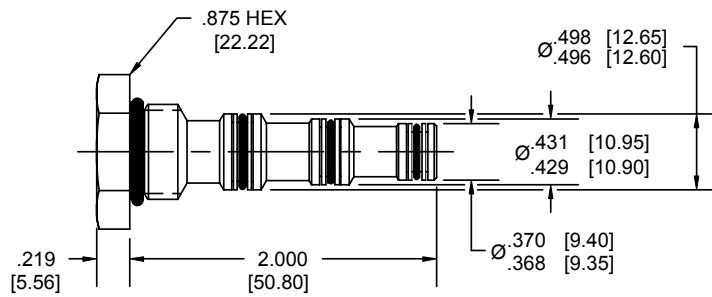

MINI SERIES CAVITY PLUGS

NOTE: dimensions in brackets are millimeters

2W 2P CAVITY PLUG  
MA SERIES

3W 2P CAVITY PLUG  
MC SERIES

4W 2P CAVITY PLUG  
MD SERIES

ORDERING INFORMATION

**Standard Model Number**

2 Way  
3 Way  
4 Way

**MA**  
**MC**  
**MD**

**00**  
**V0**

**Options**

Standard Buna  
Standard Viton

WARNING: the specifications/application data shown in our catalogs and data sheets are intended only as a general guide for the product described (herein). Any specific application should not be undertaken without independent study, evaluation, and testing for suitability.