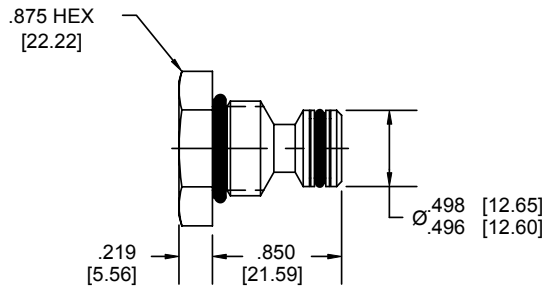

MINI SERIES CAVITY PLUGS

NOTE: dimensions in brackets are millimeters

2W 2P CAVITY PLUG  
MA SERIES

3W 2P CAVITY PLUG  
MC SERIES

4W 2P CAVITY PLUG  
MD SERIES

ORDERING INFORMATION

**Standard Model Number**

2 Way  
3 Way  
4 Way

**MA**  
**MC**  
**MD**

**00**  
**V0**

**Options**

Standard Buna  
Standard Viton

WARNING: the specifications/application data shown in our catalogs and data sheets are intended only as a general guide for the product described (herein). Any specific application should not be undertaken without independent study, evaluation, and testing for suitability.