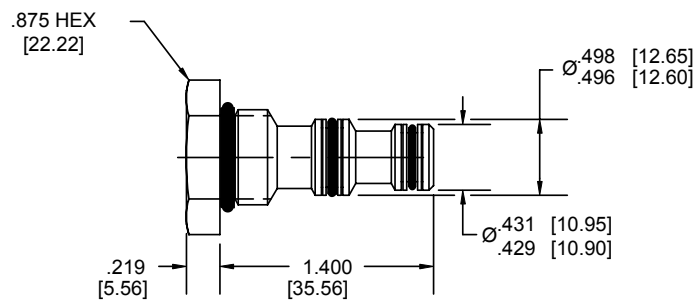

MINI SERIES CAVITY PLUGS

NOTE: dimensions in brackets are millimeters

2W 2P CAVITY PLUG  
MA SERIES

3W 2P CAVITY PLUG  
MC SERIES

4W 2P CAVITY PLUG  
MD SERIES

ORDERING INFORMATION

**Standard Model Number**

2 Way  
3 Way  
4 Way

**MA**  
**MC**  
**MD**

**00**  
**V0**

**Options**

Standard Buna  
Standard Viton

WARNING: the specifications/application data shown in our catalogs and data sheets are intended only as a general guide for the product described (herein). Any specific application should not be undertaken without independent study, evaluation, and testing for suitability.