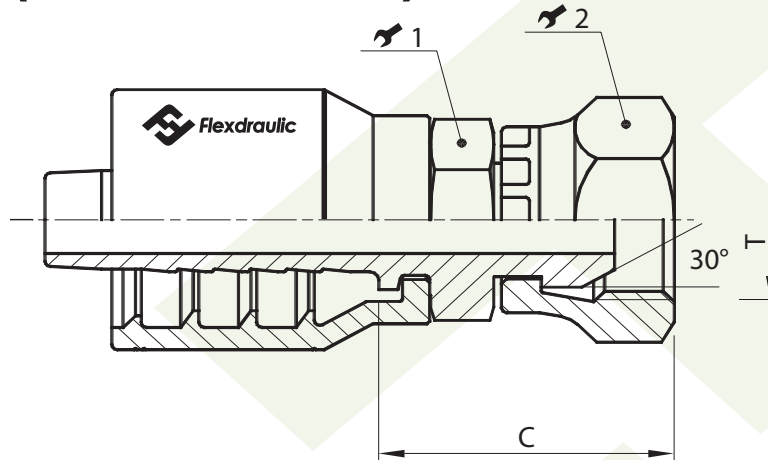

**BSPP**

**BSPP Female Swivel Straight  
(30° Cone Seat)**

Part #	Hose I.D.		BSPP Thread (T)	Cutoff (C) Inch	Wrench 1		Wrench 2	
	Inch	Size			1 (Inch)	1 (mm)	2 (Inch)	2 (mm)
H10-360	5/8"	-10	5/8" - 14	1.69"	15/16"	24	1 3/16"	31
H12-362	3/4"	-12	3/4" - 14	1.84"	1 1/8"	29	1 1/4"	32
H16-366	1"	-16	1" - 11	1.81"	1 3/8"	35	1 1/2"	39