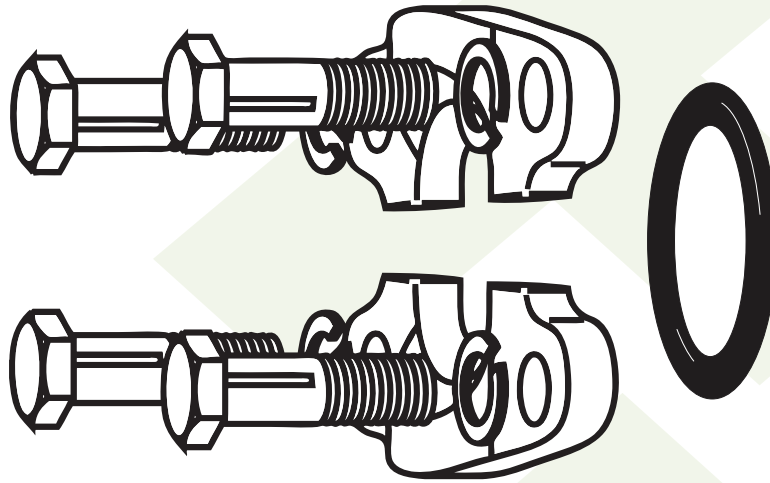

## Split Flange Kits

**Includes: Flange Halves, Bolts,  
Lock Washers & O-Ring**

### Code 61

Kit #	Code 61 Size
SFK-8	1/2"
SFK-12	3/4"
SFK-16	1"
SFK-20	1 1/4"
SFK-24	1 1/2"
SFK-32	2"