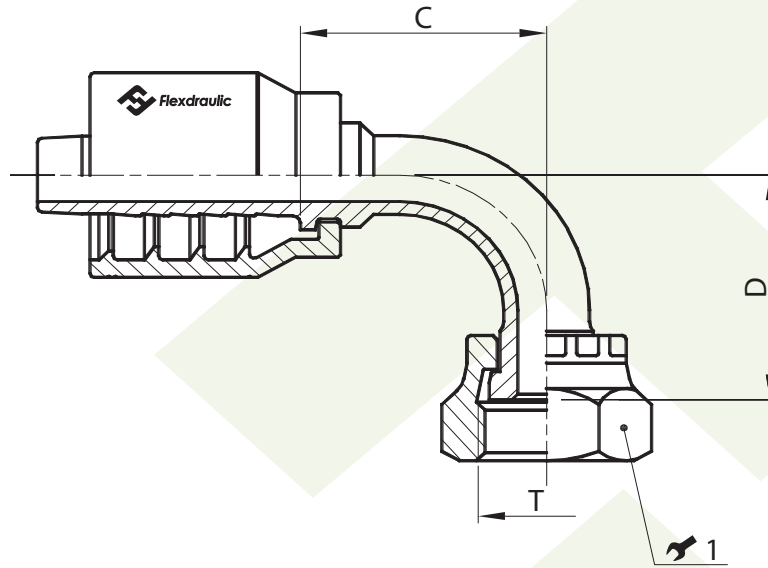

**O-Ring Face Seal**

**ORFS Female Swivel 90° Elbow**

Part #	Hose I.D.		Face Seal (T)		Cutoff (C)	Drop (D)	Wrench	
	Inch	Size	Size	Thread	Inch	Inch	1 (Inch)	1 (mm)
H10-A30	5/8"	-10	10	1" - 14	2.85"	1.50"	1 1/8"	29
H12-A32	3/4"	-12	12	1 3/16" - 12	3.05"	2.00"	1 3/8"	35
H16-A36	1"	-16	16	1 7/16" - 12	3.05"	2.50"	1 5/8"	42
H20-A40	1 1/4"	-20	20	1 11/16" - 12	3.46"	2.80"	1 7/8"	48