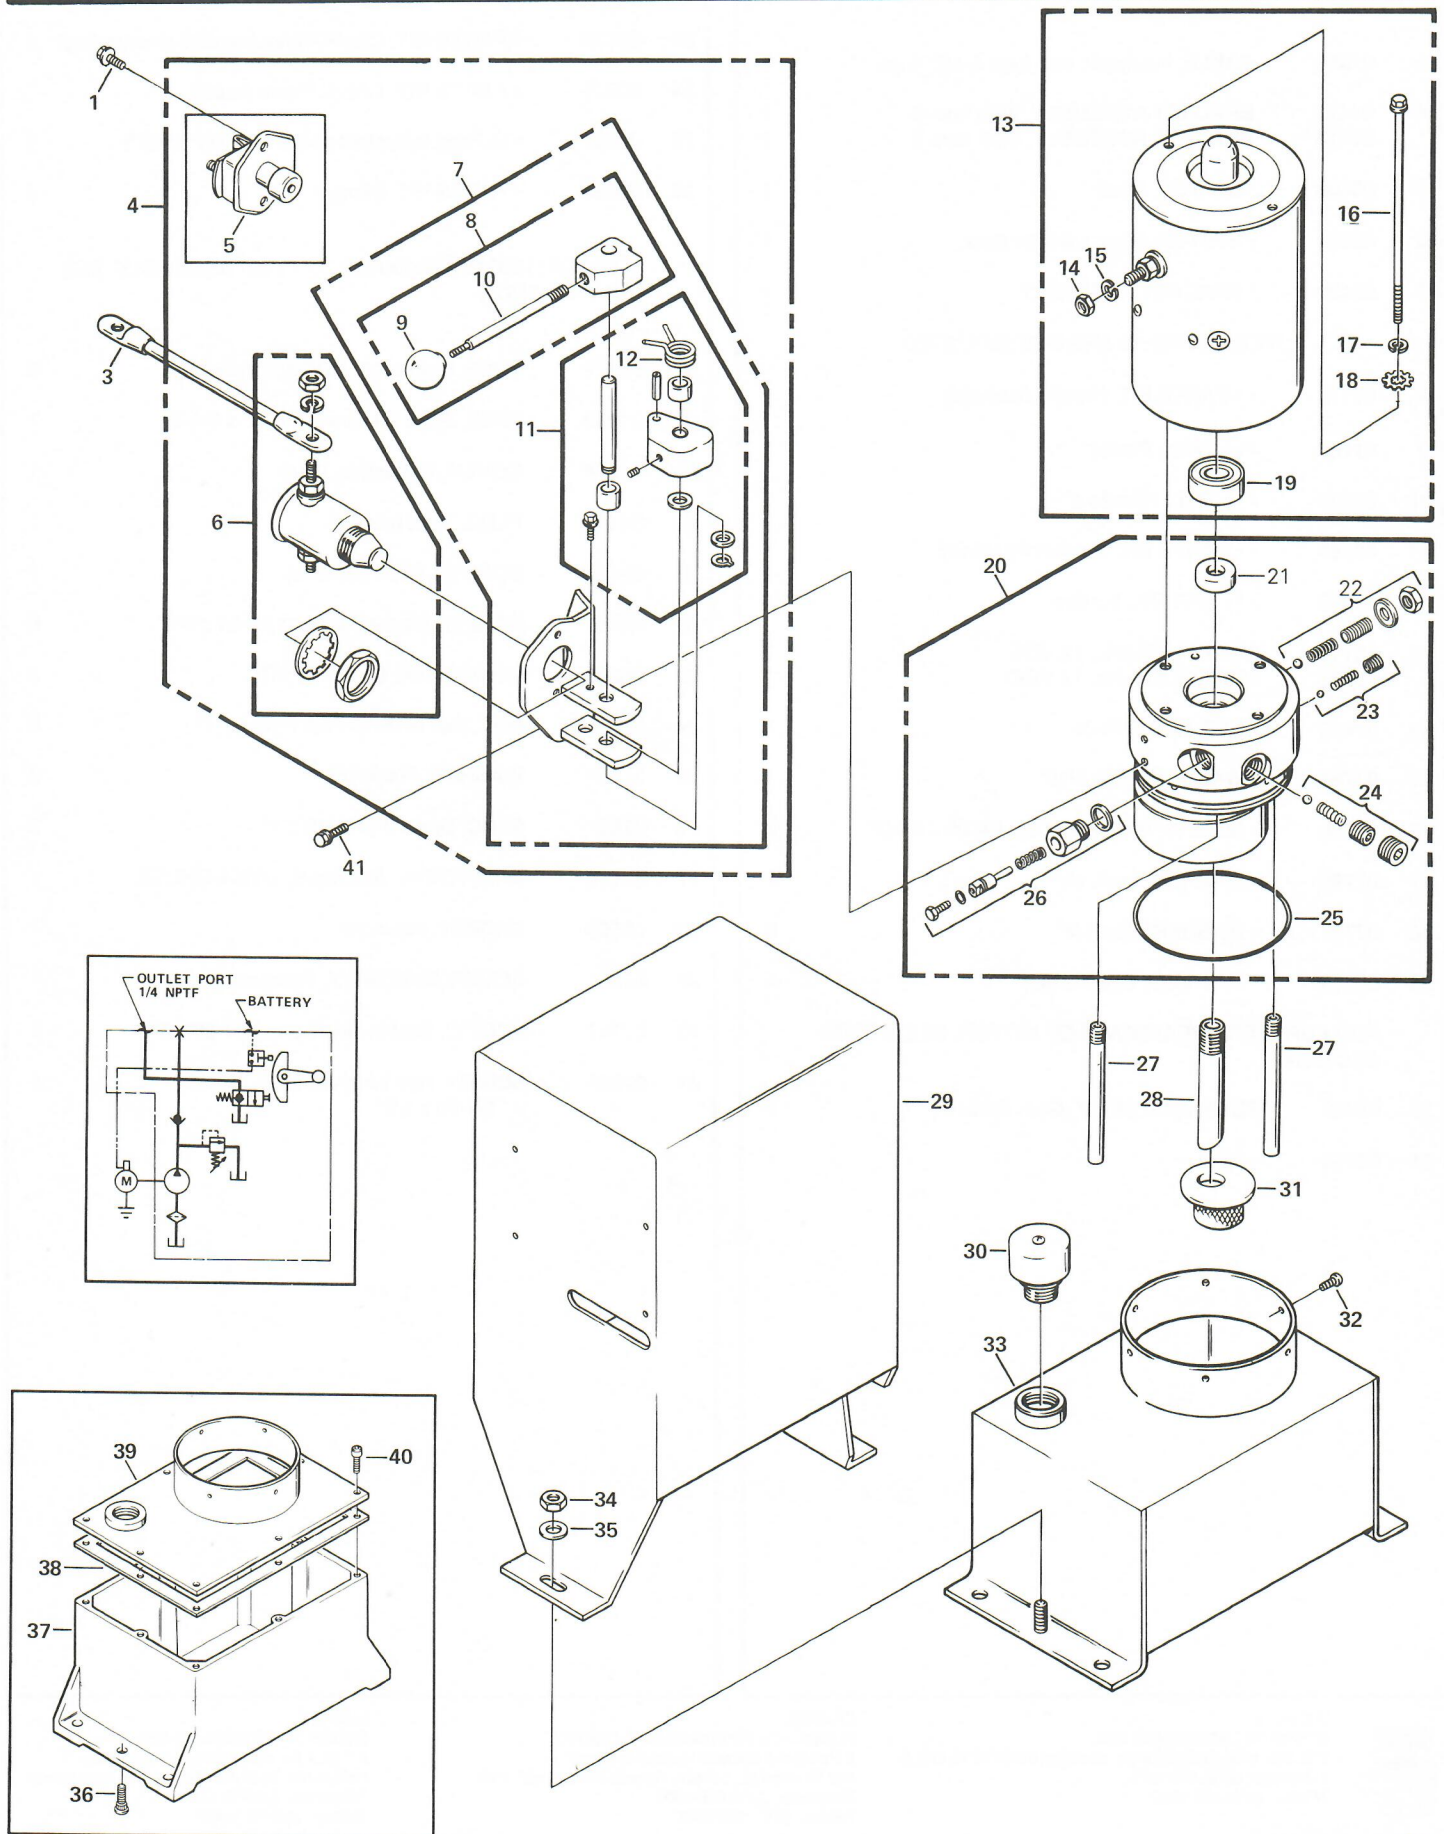

Dyna-Chute® M-721

M-721

Ref. No.	Part No.	Description	No. Req.
1	07886	SCREW, Hex Washer Head, tap tite, 1/4-20 X 1/2"	2
3	01361	CABLE, Insulated, with lugs 4-1/2" 6 ga.	1
4	03412	BRACKET ASSEMBLY, With Item 6	1
	03413	BRACKET ASSEMBLY, With Item 5	1
5	03308	• SWITCH, Start	1
6	03322	• SWITCH, Start, canister type	1
7	03438	• BRACKET ASSEMBLY	1
ITEMS 9 AND 10 ARE NOT INCLUDED			
8	00175	•• PARTS KIT, Handle Assembly	1
9	01157	••• BALL, Plastic	1
10	01326	••• ROD, Handle 4"	1
11	03660	•• PARTS KIT, Bracket Assembly	1
12	00018	••• SPRING, Torsion	1
13	08111	MOTOR, Electric, 12 VDC	1
	08112	MOTOR, Electric, 12 VDC	1
14	07625	• NUT, Hex 5/16-24	1
15	07781	• WASHER, Lock 5/16"	1
16	07738	• SCREW, Hex Head Cap 1/4-20 x 6-1/2"	2
17	07795	• WASHER, Lock 1/4"	2
18	07737	• WASHER, Star 1/4"	2
19	02318	• BEARING, Base, motor	1
FOR FURTHER BREAKDOWN OF MOTOR, SEE MOTOR SECTION			
20	02406	PUMP ASSEMBLY, Gear Code 51	1
21	02159	• SEAL	1

Ref. No.	Part No.	Description	No. Req.
22	03766	• PARTS KIT, Relief Valve	1
23	00078	• PARTS KIT, Check Valve (manual descending)	1
24	00075	• PARTS KIT, Check Valve (main)	1
25	02352	• O-Ring, Industrial (3-5/8" x 3-7/8" x 1/8")	1
26	00235	• PARTS KIT, Plunger	1
FOR FURTHER BREAKDOWN OF PUMP ASSEMBLY, SEE PUMP SECTION			
27	01479	TUBE, Return 1/8 NPT X 4" (plastic)	2
28	01459	TUBE, Filter Suction 3/8 NPT x 3-1/2"	1
29	01444	COVER, Protective, steel	1
30	01143	PLUG, Vent (plastic)	1
31	01134	SCREEN, Filter (suction)	1
32	07703	SCREW, Thread Forming 10-24 x 3/8"	6
33	06388	RESERVOIR, DYNA-CHUTE	1
34	07680	NUT, Hex 5/16-18 With Nylock	2
35	07801	WASHER, Flat 5/16"	2
36	07681	STUD, Special 5/16-18 x 1"	2
37	06619	RESERVOIR, Aluminum, DYNA-CHUTE	1
38	03508	GASKET, Reservoir	1
39	01384	COVER ASSEMBLY, Reservoir	1
40	07747	SCREW, Socket Head Cap, 1/4-20 x 3/4"	8
41	07815	SCREW, Hex Washer Head, tap tite 1/4-20 x 5/8"	4