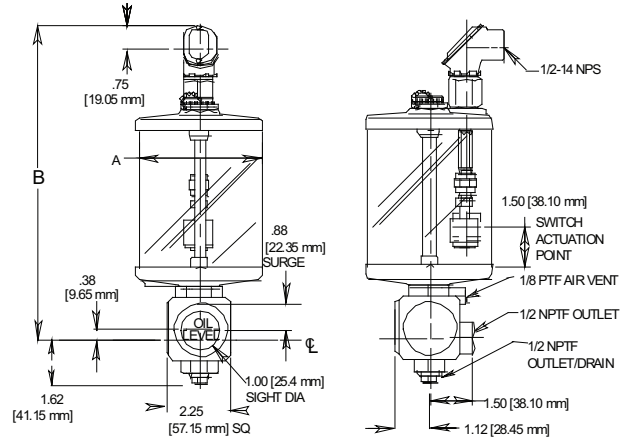

Fig. 1 - Top Fill with Sight Window

NOTE: All dimensions are inches [mm]

Fig. 2 - Low Level Switch

NOTE: Low level switch reservoirs available in large capacity units 1 quart (.95 liter), 1/2 gallon (1.89 liter), and 1 gallon (3.79 liter) sizes.

| RCL Series | | | | | |
|------------|-------------|-----------------|--------------------|---------------|----------------|
| Fig | Part Number | | Capacity | A inches (mm) | B inches (mm) |
| | Polymer | Glass | | | |
| 1 | — | RCL311 | 2.50 oz (73.90 mL) | 2.00 (50.80) | 4.88 (123.95) |
| | | RCL302 | 5 oz (147.90 mL) | 2.50 (63.50) | 5.38 (136.65) |
| | | RCL303 | 9 oz (266.20 mL) | 3.00 (76.20) | 6.19 (157.23) |
| | — | — | 1 pt (.47 L) | 3.50 (88.90) | 7.19 (182.63) |
| | — | RCL315 | 1 qt (.95 L) | 4.25 (107.95) | 8.44 (214.38) |
| 2 | | RCL305LS | 1 qt (.95 L) | 4.25 (107.95) | 10.94 (277.88) |
| | | RCL306LS | .50 gal (1.90 L) | 5.50 (139.70) | 13.00 (330.20) |
| | — | — | 1.00 gal (3.80 L) | 5.50 (139.70) | 18.00 (457.20) |