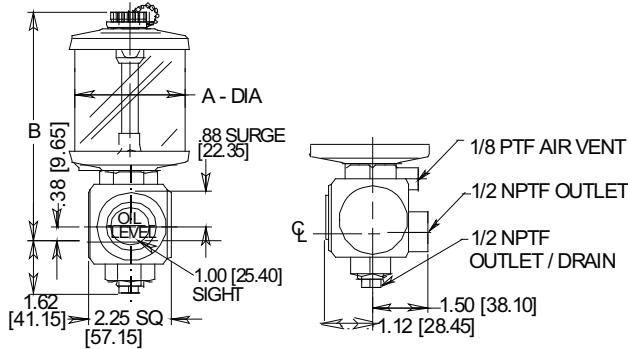

LUBRICATORS & DISPENSERS

RCL SERIES

The RCL Series of constant level reservoirs feature a large sight window for viewing liquid level and fluid condition. Furnished with "Oil Level" and line for positive level viewing. Reservoirs can be mounted on the side or bottom. They can be vented to atmosphere or back vented to housing.

Standard Materials:

- Aluminum construction
- Buna N seals
- Break resistant, colorless transparent polymer
- Borosilicate glass for fluid compatibility and thermal shock
- Pilot duty switch closes (activates) on descending level (conduit included)

Fig. 1 - Top Fill with Sight Window

NOTE: All dimensions are inches [mm]

Fig. 2 - Low Level Switch

NOTE: Low level switch reservoirs available in large capacity units 1 quart (.95 liter), 1/2 gallon (1.89 liter), and 1 gallon (3.79 liter) sizes.

| RCL Series | | | | | |
|------------|-------------|-----------------|--------------------|---------------|----------------|
| Fig | Part Number | | Capacity | A inches (mm) | B inches (mm) |
| | Polymer | Glass | | | |
| 1 | — | RCL311 | 2.50 oz (73.90 mL) | 2.00 (50.80) | 4.88 (123.95) |
| | | RCL302 | 5 oz (147.90 mL) | 2.50 (63.50) | 5.38 (136.65) |
| | | RCL303 | 9 oz (266.20 mL) | 3.00 (76.20) | 6.19 (157.23) |
| | — | — | 1 pt (.47 L) | 3.50 (88.90) | 7.19 (182.63) |
| | — | RCL315 | 1 qt (.95 L) | 4.25 (107.95) | 8.44 (214.38) |
| 2 | | RCL305LS | 1 qt (.95 L) | 4.25 (107.95) | 10.94 (277.88) |
| | | RCL306LS | .50 gal (1.90 L) | 5.50 (139.70) | 13.00 (330.20) |
| | — | — | 1.00 gal (3.80 L) | 5.50 (139.70) | 18.00 (457.20) |