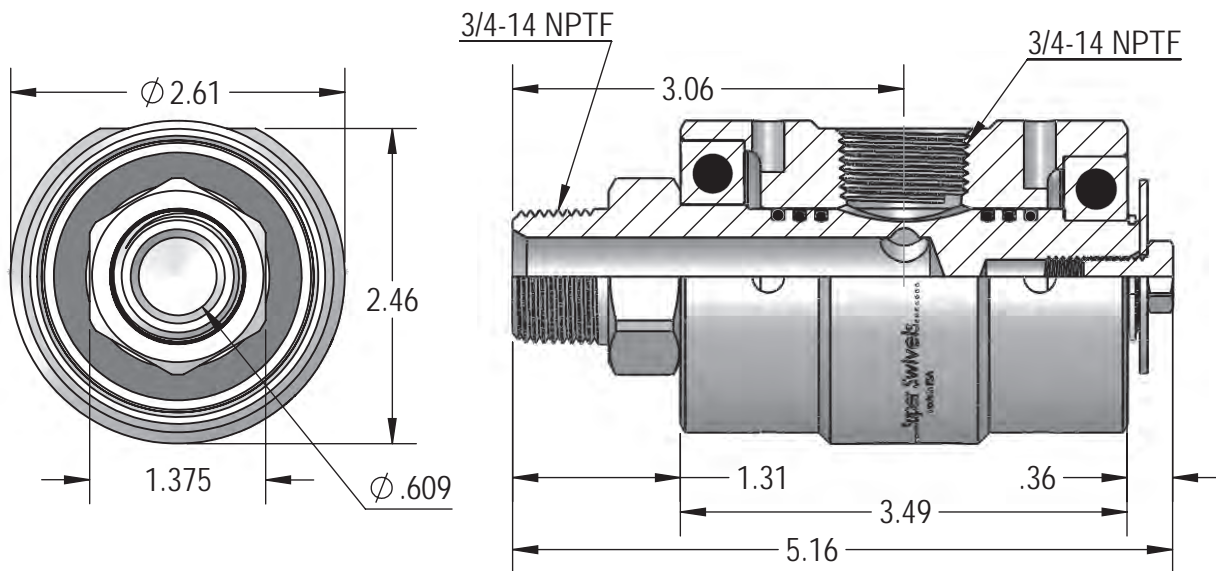

Automatic Car Wash Industry

9 SS 12 PB MP 75 X FP 75-NI-003

90° Swivels

ITEM #24073

Rebuilding Kit (without bearings)
ITEM #20198

Rebuilding Kit (with bearings)
ITEM #20197

MAX.
100 R.P.M.

MAX.
2,000 P.S.I.