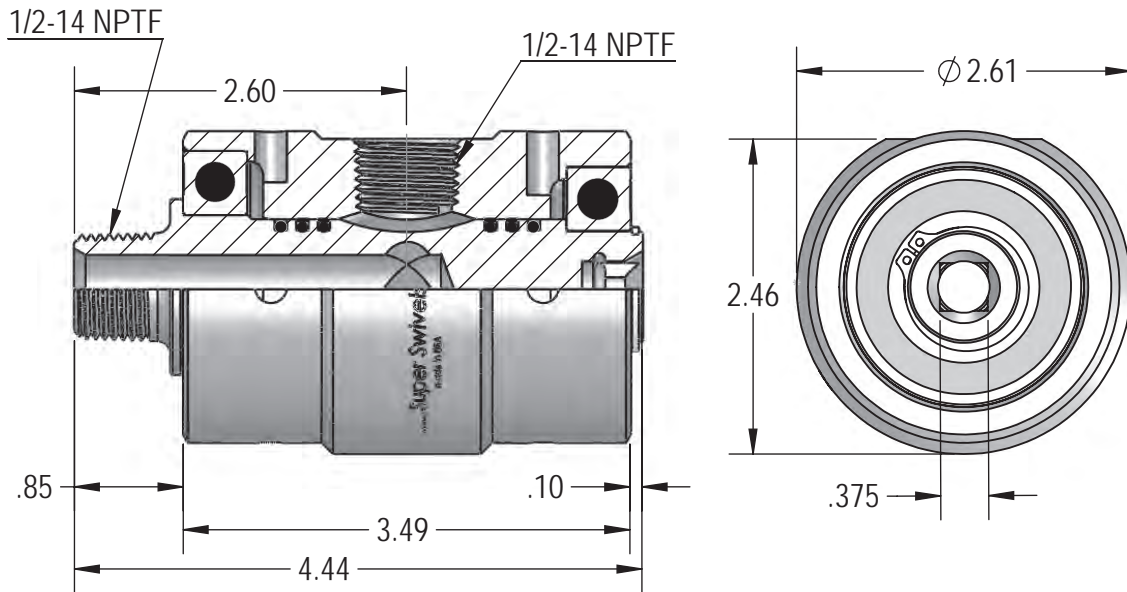

Automatic Car Wash Industry

9 SS 12 PB MP 50 X FP 50-NI

90° Swivels

ITEM #24074

Rebuilding Kit (without bearings)

ITEM #20198

Rebuilding Kit (with bearings)

ITEM #20197