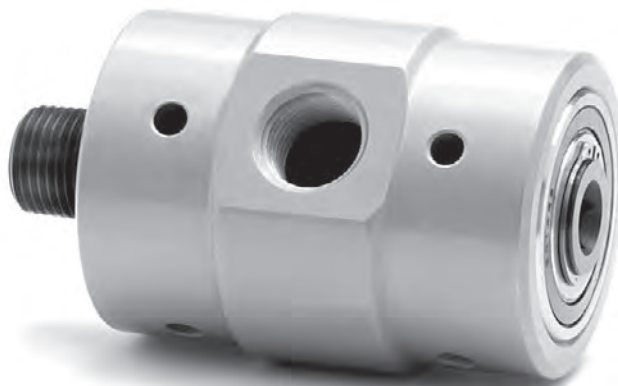

Automatic Car Wash Industry

9 SS 12 PB MP 50 X FP 50-NI

90° Swivels

ITEM #24074

Rebuilding Kit (without bearings)

ITEM #20198

Rebuilding Kit (with bearings)

ITEM #20197