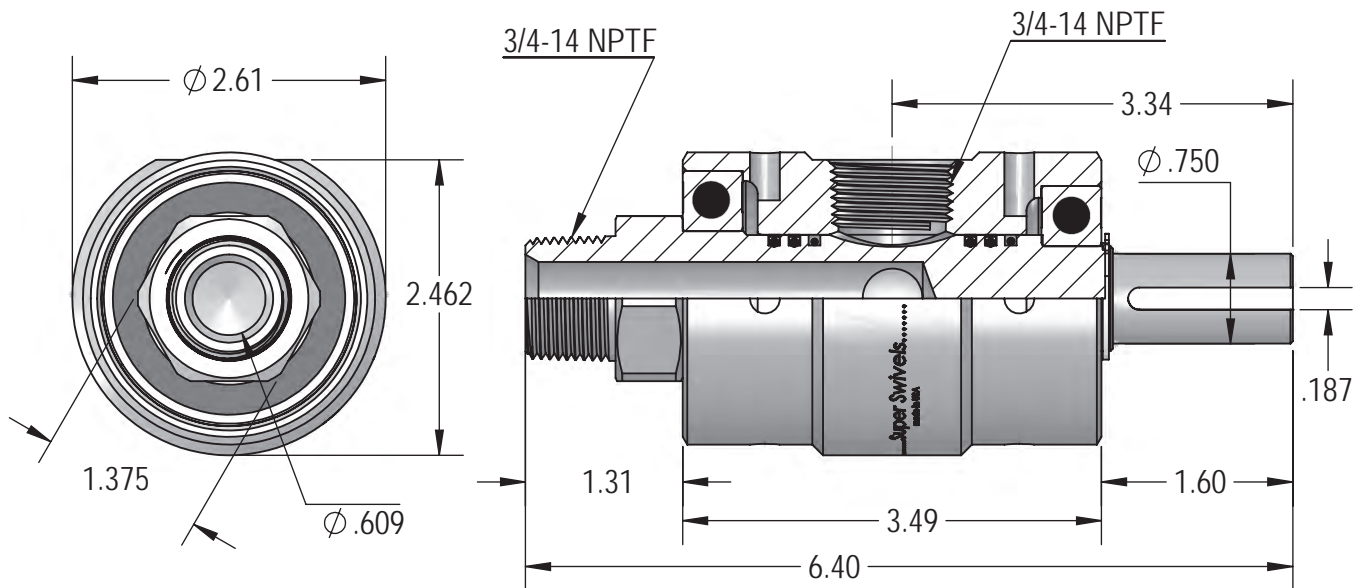

90° Swivels

9 SS 12 PB MP 75 X FP 75-NI-004

ITEM #24089

Rebuilding Kit (without bearings)
ITEM #20198

Rebuilding Kit (with bearings)
ITEM #20197

**MAX.
100 R.P.M.**

**MAX.
2,000 P.S.I.**

Switch Your Swivel![®]
763-784-5531