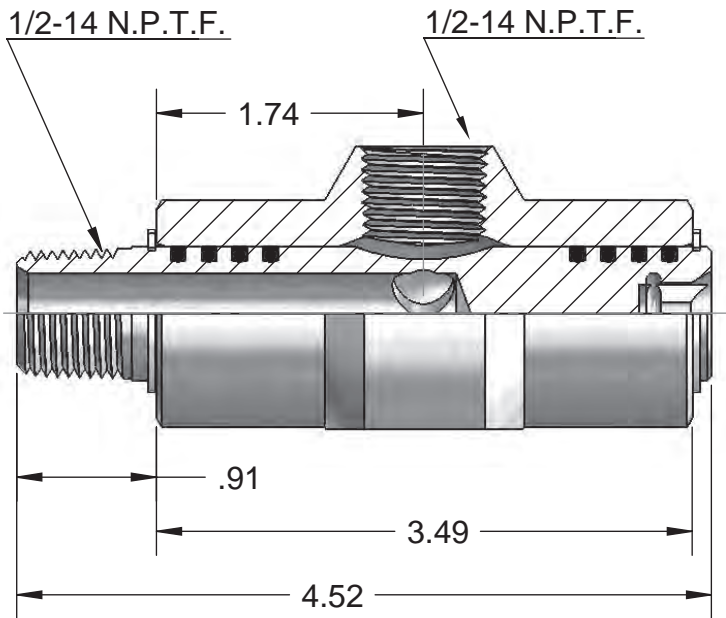

Automatic Car Wash Industry

90° Swivels

9 SS 8 PB MP 50 X FP 50-NI-003

ITEM #23113

**MAX.
70 R.P.M.**

**MAX.
1,500 P.S.I.**

**Rebuilding Kit
ITEM #20171**

**Switch Your Swivel![®]
763-784-5531**