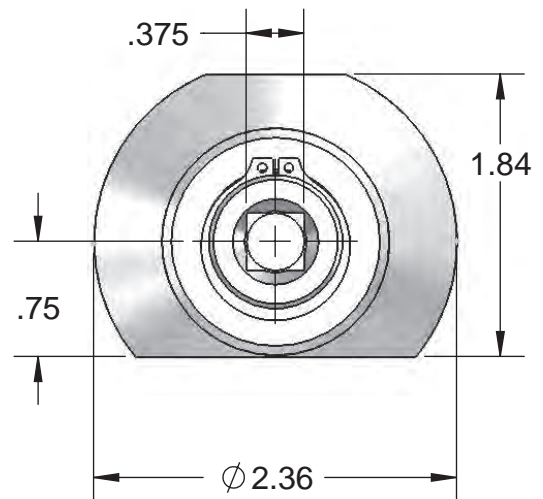

Automatic Car Wash Industry

90° Swivels

9 SS 8 PB MP 50 X FP 50-NI-003

ITEM #23113

**MAX.
70 R.P.M.**

**MAX.
1,500 P.S.I.**

**Rebuilding Kit
ITEM #20171**

**Switch Your Swivel![®]
763-784-5531**