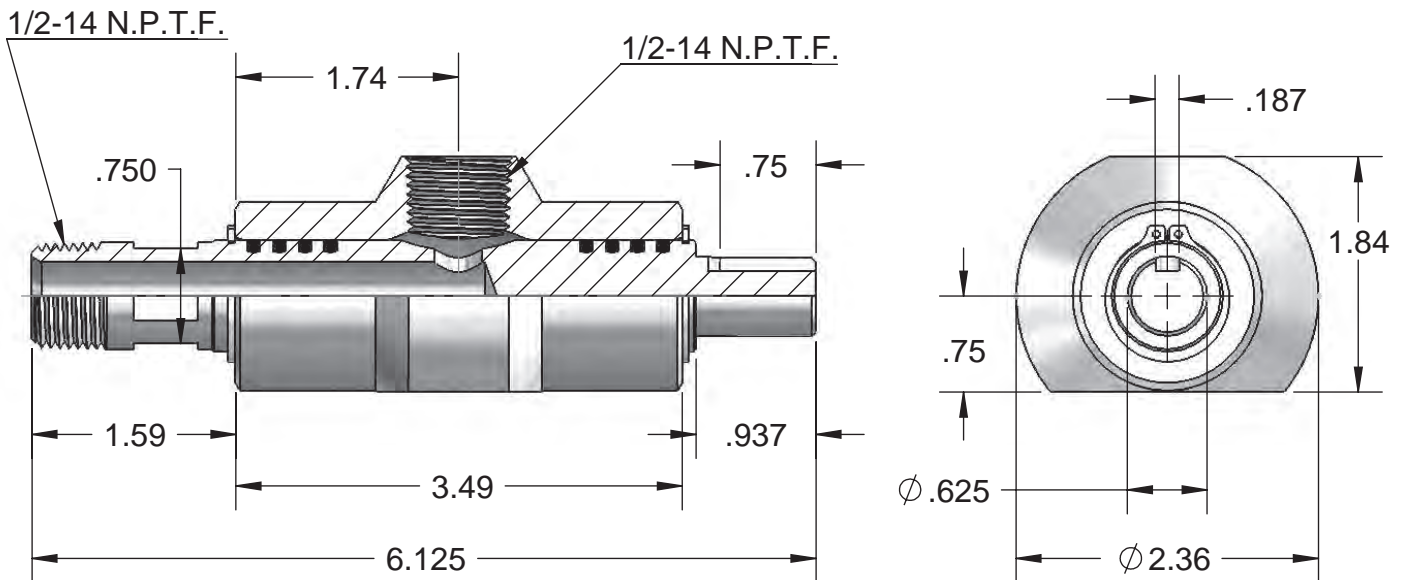

Automatic Car Wash Industry

9 SS 8 PB MP 50 X FP 50-ML-U

90° Swivels

ITEM #23152

MAX.
70 R.P.M.

MAX.
1,500 P.S.I.

Rebuilding Kit

ITEM #20171